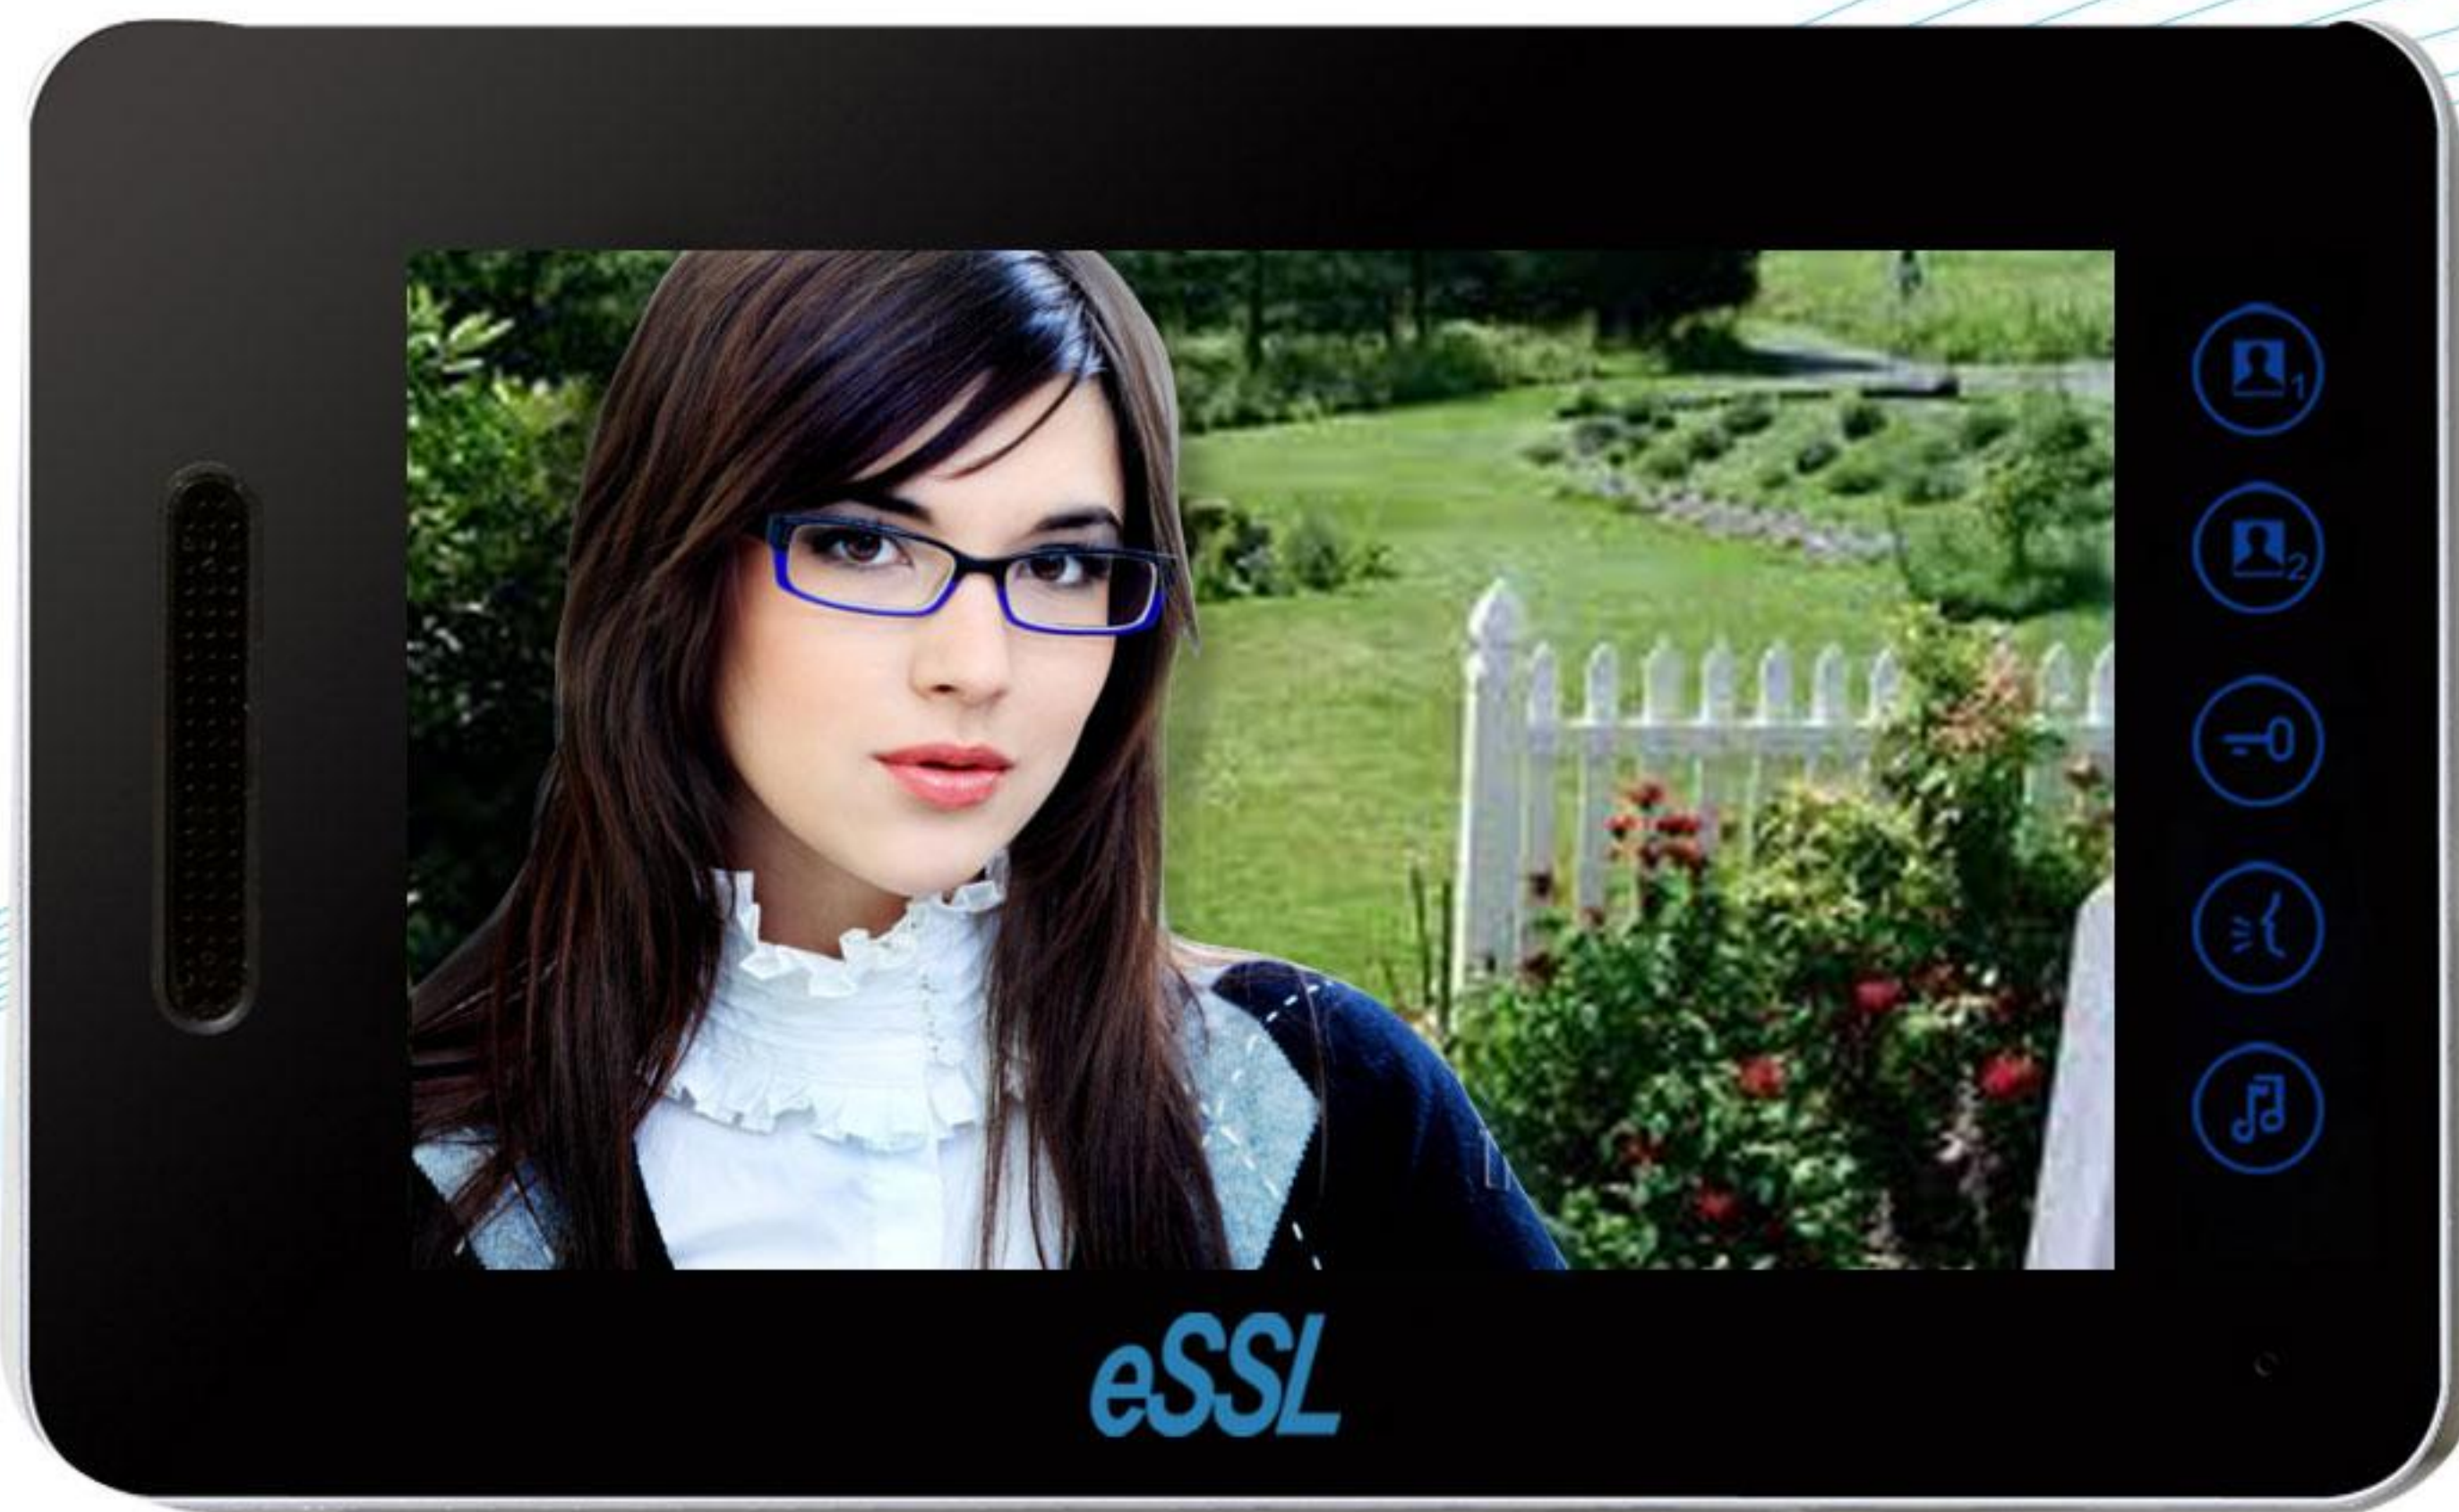

A4-E8BC

A4-M1ACMMS

➔ Video Door Phone

Indoor Display:

Model : A4-E8BC

Monitor : 7" Color LCD

Input Voltage : 13.5V DC external power supply

Power Consumption : <= 1.5W (standby) , <=15W (working)

Connection : 4 wires (polarity)

Cable Length : <=50m - AWG20 ; <=100m - AWG18

Call Time : 90s, Talk / Monitor Time : 60s

Communication : Handsfree

Ringtones : 9 chored ringtones

Ambient Temperature : 0°C ~ +40°C

Connection : 4 wires (Polarized)

Dimension(WxHxD) : 112.3 x 171.8 x 36.6 mm

VDP Connectivity

- Supports 2 Out Door Unit with 5 Display
OR
- 1 Out Door Unit & 1 Analogue Camera with 5 Display
- Require individual Adaptor for Monitors