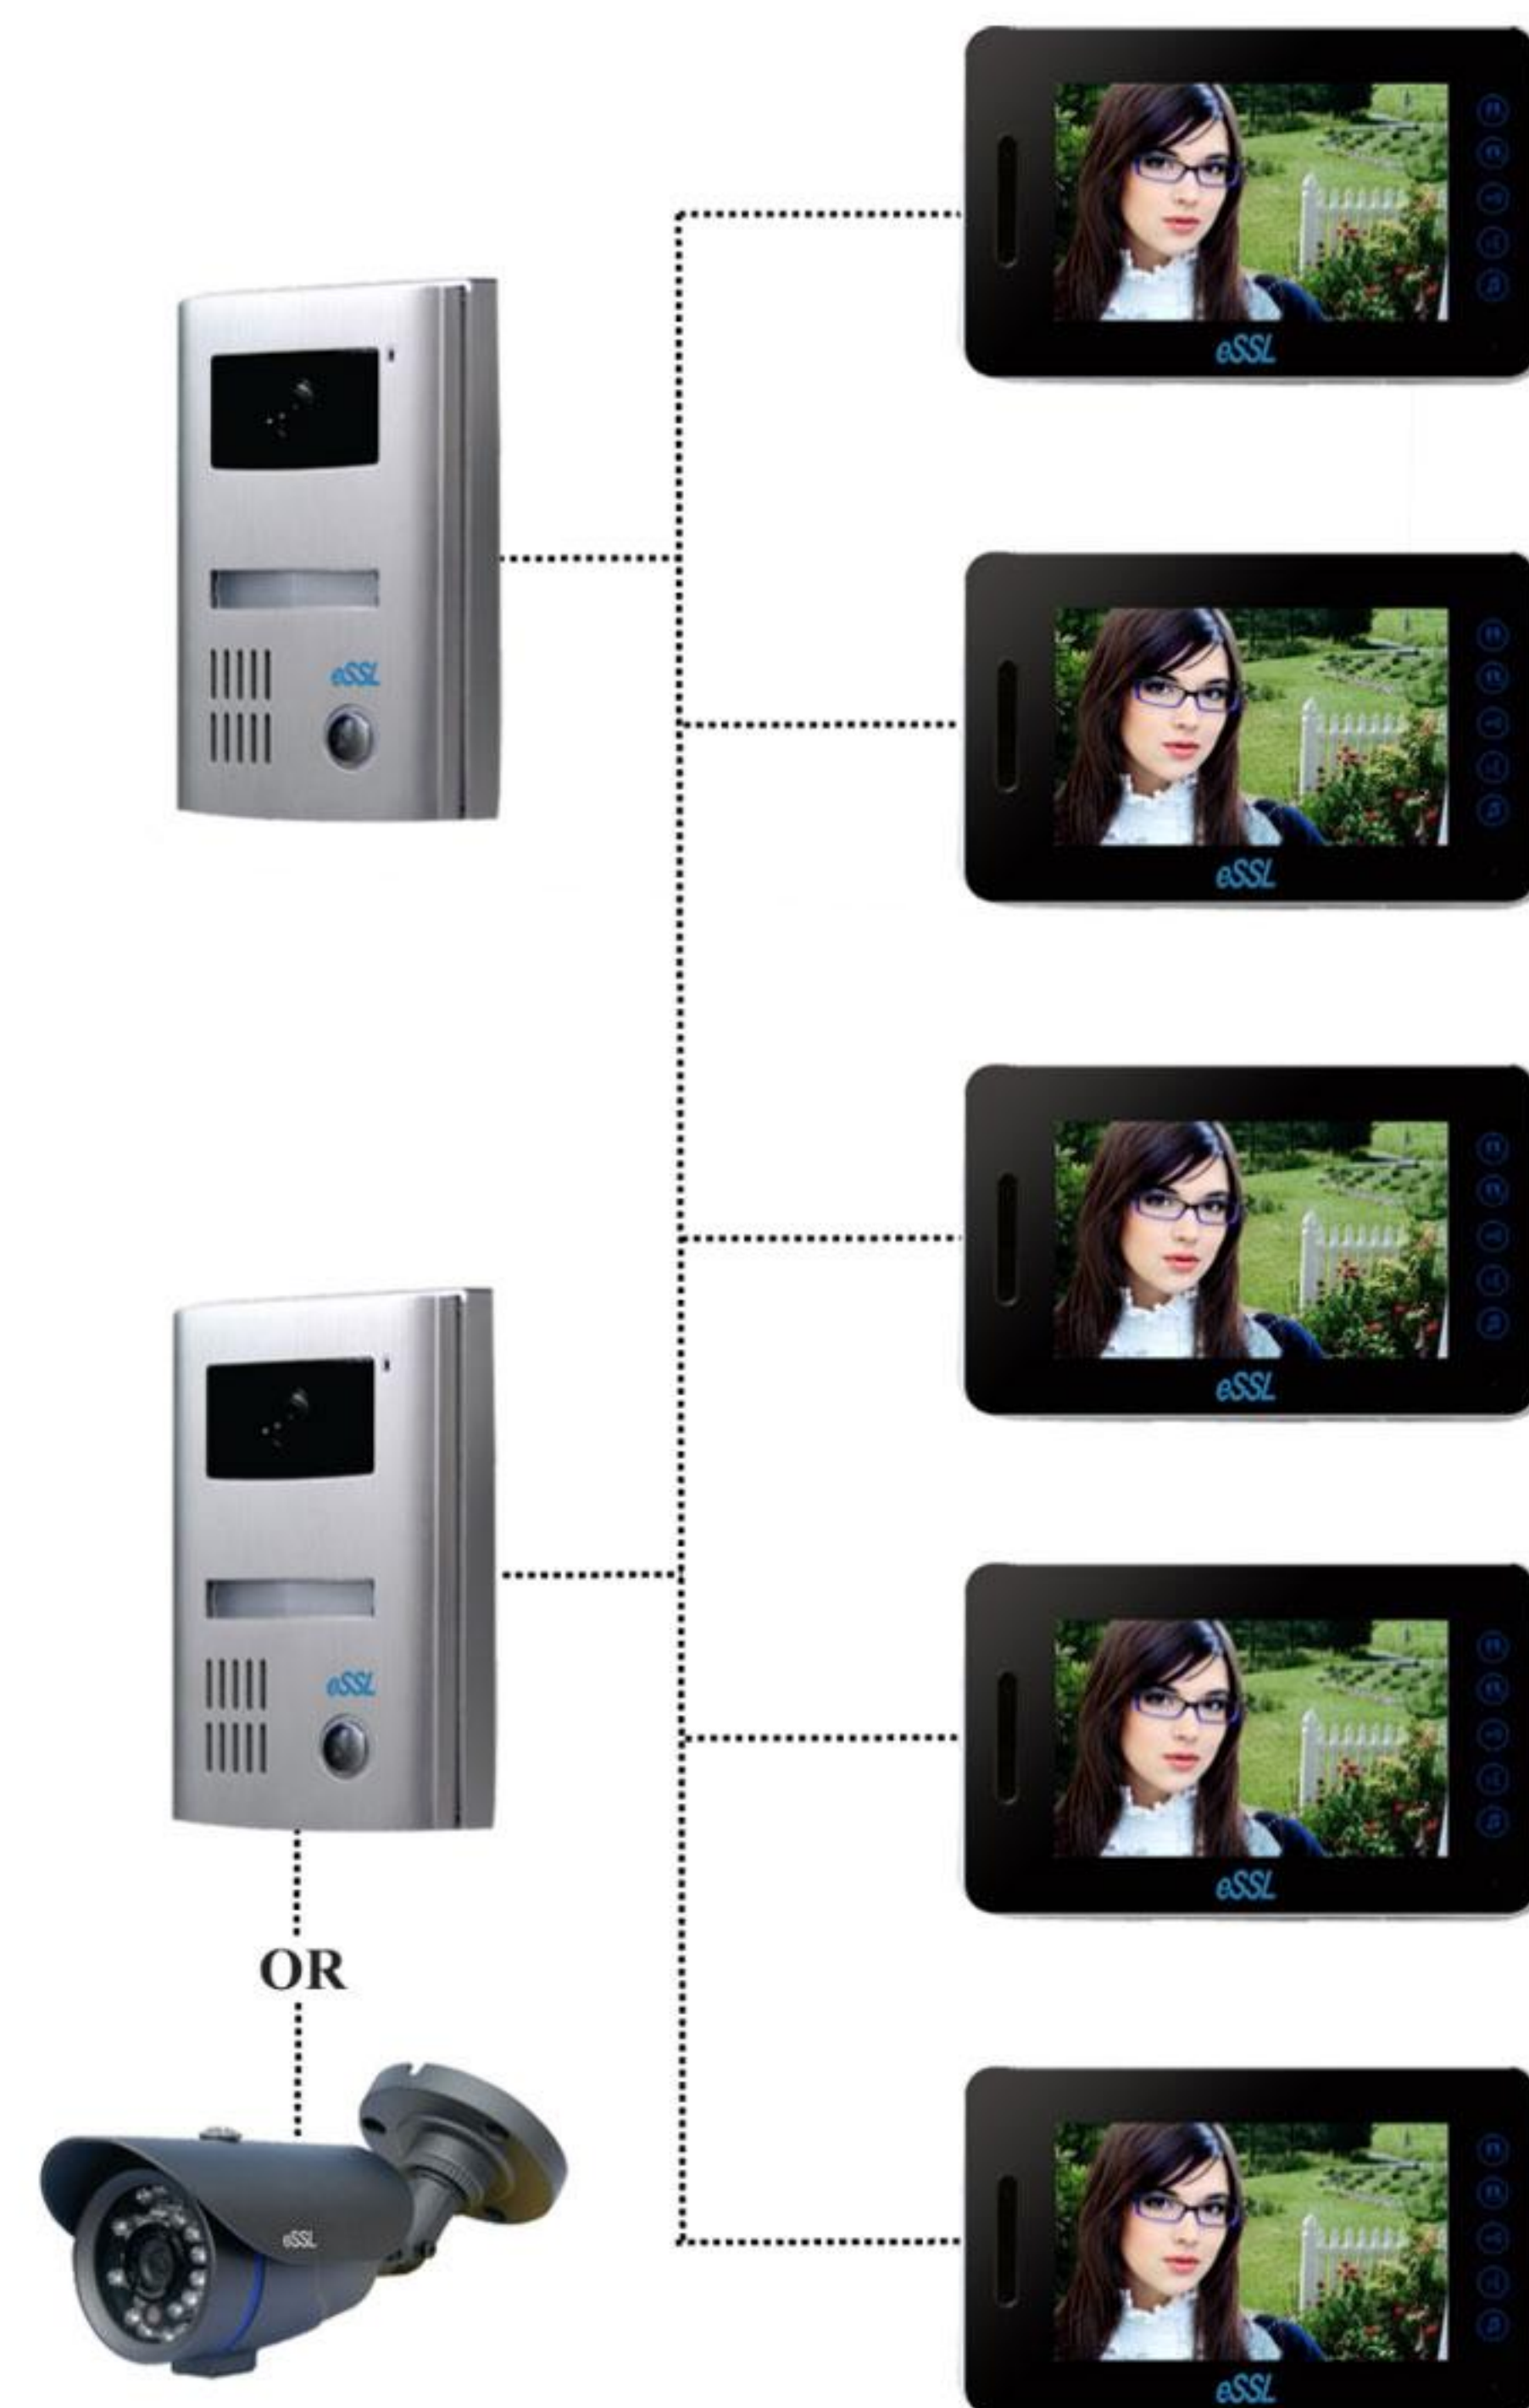

A4-E8BC

A4-M1ACMMS

➔ Video Door Phone

Indoor Display:

Model : A4-E8BC

Monitor : 7" Color LCD

Input Voltage : 13.5V DC external power supply

Power Consumption : <= 1.5W (standby) , <=15W (working)

Connection : 4 wires (polarity)

Cable Length : <=50m - AWG20 ; <=100m - AWG18

Call Time : 90s, Talk / Monitor Time : 60s

Communication : Handsfree

Ringtones : 9 chored ringtones

Ambient Temperature : 0°C ~ +40°C

Installation : Surface mount

Dimension(WxHxD) : 223 x 138 x 29.4 mm

Outdoor Camera:

Model : A4-M1ACMMS

Camera : 1/3" Color CMOS

Minimum Illumination : 1LUX (W/IR LED F1.2)

Call Tone : Ring twice

Ambient Temperature : -10°C ~ +45°C

Connection : 4 wires (Polarized)

Dimension(WxHxD) : 112.3 x 171.8 x 36.6 mm

VDP Connectivity

- Supports 2 Out Door Unit with 5 Display
OR
- 1 Out Door Unit & 1 Analogue Camera with 5 Display
- Require individual Adaptor for Monitors